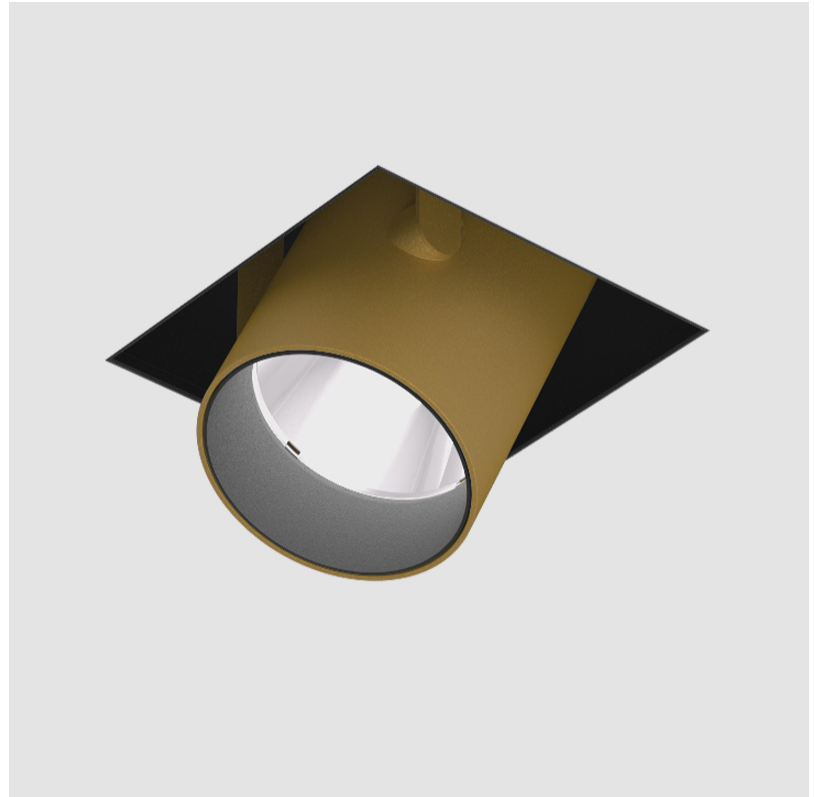

ELECTRICAL

Lamp Type: LED (Zhaga Standard)
Input Wattage (W): 13.2 (2700K) / 16.5
Total Output Wattage (W): 12 (2700K) / 15
Dimming: Tri-Mode (Non-Dimming and Phase Dimming (120Vac only) and 0-10V Dimming)
Driver Included: No
Driver Location: Recessed Housing
Driver Type: Constant Current - Universal
Driver Class: Class 2
Housing: See components
Input Voltage (V): 120 - 277
Constant Current (MA): 350

LED

Number of LEDs: 1
Color Temperature (°K): 2700 / 3000 / 3500 / 4000
Max. Delivered Lumen (lm): 870 / 970 / 1038 / 1060
CRI: >90 CRI
Lamp Life (hrs): 50000
Upon Request: Special Color Temperature

OPTICAL

Reflector°: 10
Adjustability: Rotational 355°; Tilt 45°
Upon Request: Special Beam Angles

RATINGS AND CERTIFICATIONS

Certified By: Certified for North American Standards
Zaneen Lighting Inc. © 2024, Phone: 588-3387, Fax: 247-9519, www.zaneen.com

145mm 5 11/16"	10 | 12 1/2 | 15 | 25mm 3/8" | 1/2" | 9/16" | 1"	225mm x 225mm 8 7/8" x 8 7/8"	↑	↻ 355°	↙ 45°