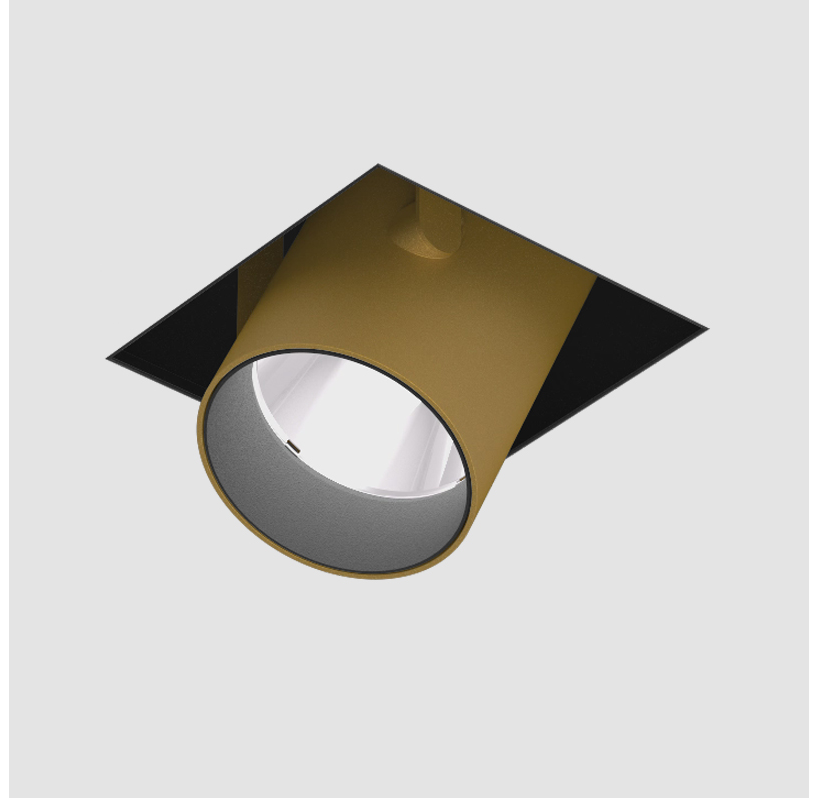

ELECTRICAL

Lamp Type: LED (Zhaga Standard)
Input Wattage (W): 23.1
Total Output Wattage (W): 18.7
Dimming: Tri-Mode (Non-Dimming and Phase Dimming (120Vac only) and 0-10V Dimming)
Driver Included: No
Driver Location: Recessed Housing
Driver Type: Constant Current - Universal
Driver Class: Class 2
Housing: See components
Input Voltage (V): 120 - 277
Constant Current (MA): 500

LED

Number of LEDs: 1
Color Temperature (°K): 2700 / 3000 / 3500 / 4000
Max. Delivered Lumen (lm): 1490 / 1530 / 1607 / 1640
CRI: >90 CRI
Lamp Life (hrs): 50000
Upon Request: Special Color Temperature

OPTICAL

Reflector: 20 / 40 / 60
Adjustability: Rotational 355°; Tilt 45°
Upon Request: Special Beam Angles

RATINGS AND CERTIFICATIONS

Patents: IP20
For assistance on 'custom' specifications, contact zteam@zaneen.com.
In a constant effort to supply the best product, we reserve the right to change specifications or materials without notice. The most recent specification sheets are found at zaneen.com

145mm 5 11/16"
10 | 12 1/2 | 15 | 25mm 3/8" 1/2" 9/16" 1"
225mm x 225mm 8 7/8" x 8 7/8"
355°
45°
A