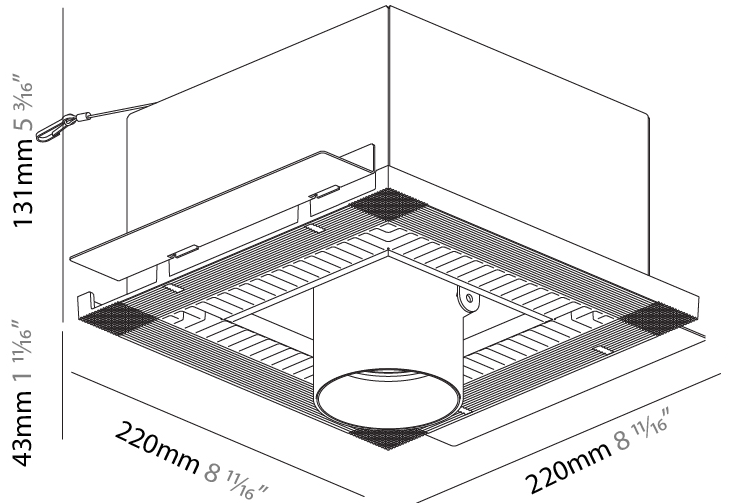

ELECTRICAL

Lamp Type: LED (Zhaga Standard)
Input Wattage (W): 13.2 (2700K) / 16.5
Total Output Wattage (W): 12 (2700K) / 15
Dimming: Tri-Mode (Non-Dimming and Phase Dimming (120Vac only) and 0-10V Dimming)
Driver Included: No
Driver Location: Recessed Housing
Driver Type: Constant Current - Universal
Driver Class: Class 2
Housing: See components
Input Voltage (V): 120 - 277
Constant Current (MA): 350

LED

Number of LEDs: 1
Color Temperature (°K): 2700 / 3000 / 3500 / 4000
Max. Delivered Lumen (lm): 870 / 970 / 1038 / 1060
CRI: >90 CRI
Lamp Life (hrs): 50000
Upon Request: Special Color Temperature

OPTICAL

Reflector°: 10
Adjustability: Rotational 355°; Tilt 45°
Upon Request: Special Beam Angles

RATINGS AND CERTIFICATIONS

Certified By: Certified for North American Standards
Zaneen Lighting Inc. © 2024, Phone: 588-3387, Fax: 247-9519, www.zaneen.com

145mm 5 11/16"	10 | 12 1/2 | 15 | 25mm 3/8" | 1/2" | 9/16" | 1"	225mm x 225mm 8 7/8" x 8 7/8"	↑	↻ 355°	↙ 45°